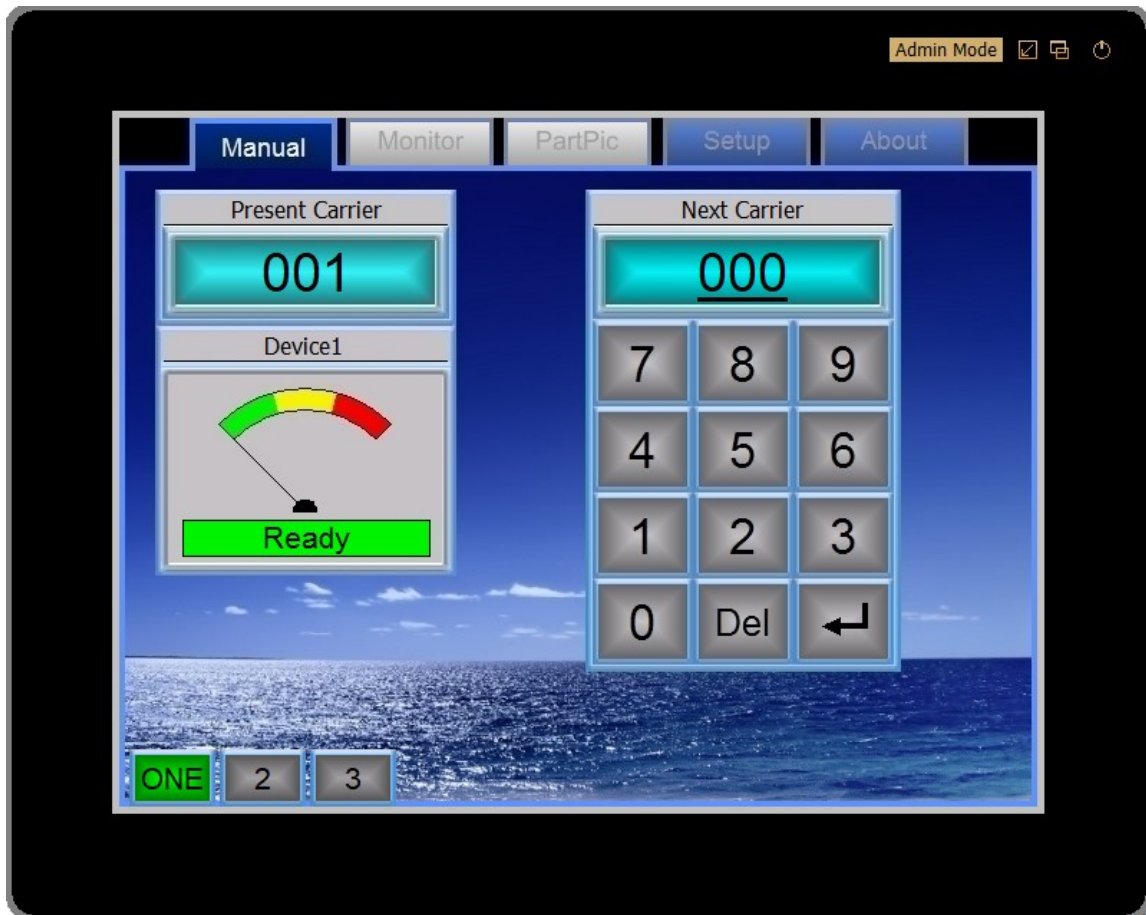

Standard Features & Benefits

- ✓ Remstar® interface drivers
- ✓ Runs on Windows™ 8/10/11
- ✓ Ethernet & RS232 interfaces
- ✓ Supports touch-screen PC
- ✓ Online or Offline (static) devices
- ✓ Parameter Setting for Robey Controls
- ✓ Parameter backups for Robey Controls
- ✓ Error messages and system restarts
- ✓ Allows for Remote Diagnostic support
- ✓ Online upgrades/updates
- ✓ User Access Control option
- ✓ HOST interface options
- ✓ Mini and Expanded keyboard options
- ✓ Parameter Settings for PLT Pick Lt Tower
- ✓ Ethernet interface to Robey Controls

Remstar® is a wholly owned trademark of Kardex AG. Robey Controls does not own or make any claims to owning this trademark.

Technology under your control at an affordable price