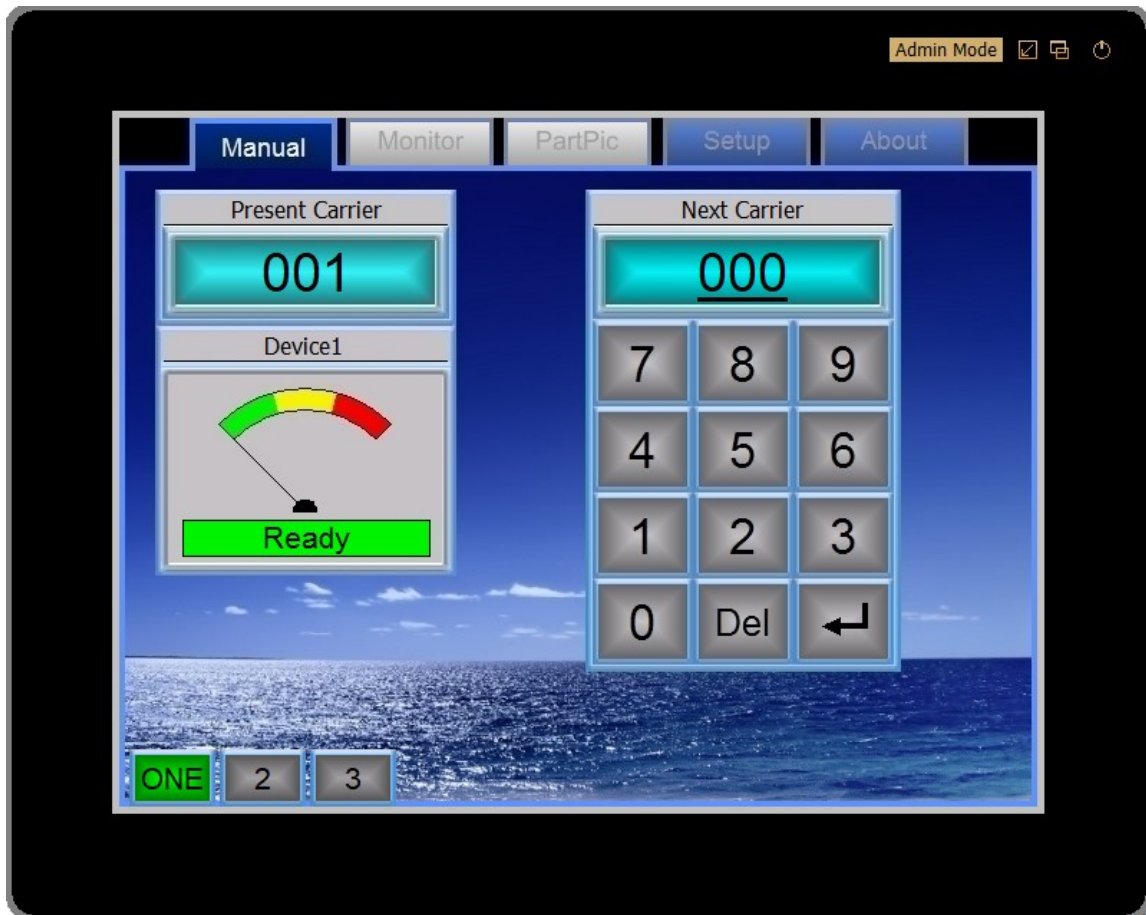

***A PC-based HMI application
for use with Robey Controls and Remstar™ brand AS/RS equipment***

Standard Features & Benefits

- ✓ Remstar® interface drivers
- ✓ Runs on Windows™ 8/10/11
- ✓ Ethernet & RS232 interfaces
- ✓ Supports touch-screen PC
- ✓ Online or Offline (static) devices
- ✓ Parameter Setting for Robey Controls
- ✓ Parameter backups for Robey Controls
- ✓ Error messages and system restarts
- ✓ Allows for Remote Diagnostic support
- ✓ Online upgrades/updates
- ✓ User Access Control option
- ✓ HOST interface options
- ✓ Mini and Expanded keyboard options
- ✓ Parameter Settings for PLT Pick Lt Tower
- ✓ Ethernet interface to Robey Controls

Remstar® is a wholly owned trademark of Kardex AG. Robey Controls does not own or make any claims to owning this trademark.

Technology under your control at an affordable price